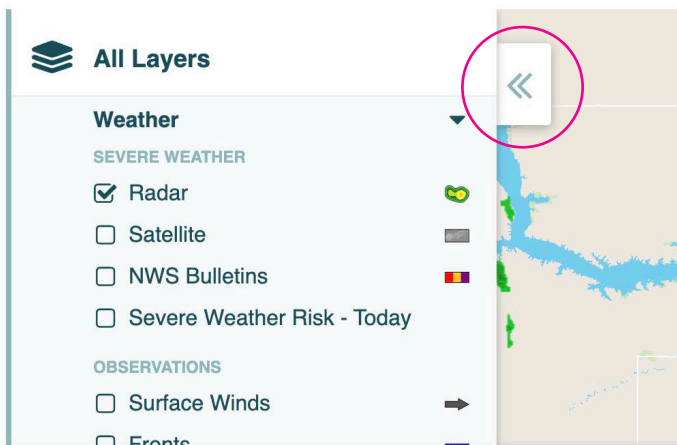

(Image 2)

Features

Local Zip Code

Enter your local zip code above the 5-day forecast widget to get customized weather for your area (Image 3).

Zip/Postal Code: 58540 (circled in pink)

5-day forecast:

Today	Thu	Fri	Sat	Sun
69°F 35°F	73°F 40°F	74°F 47°F	76°F 50°F	72°F 45°F

Current Conditions:

Temperature: 49°F
Feels Like: 45°F
Wind Direction: SSE

(Image 3)

Custom Maps

To access additional maps, click the “Layers” icon in the upper left corner of the top map (*Image 4*). The default map is Radar, but you can scroll through and click the check box next to any of the options listed to view the maps.

Click the arrows to minimize the layers box to view the full map (*Image 5*). To choose a different map, click the Layers icon again to view all of the map options.

(Image 4)

(Image 5)

Map options:

All Layers