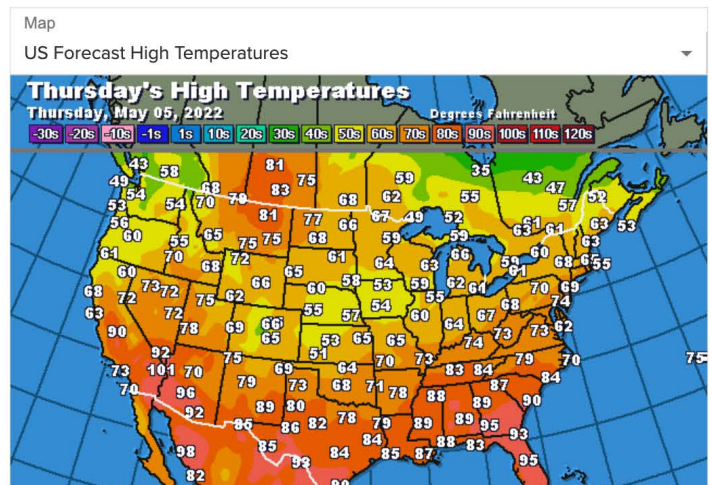

(Image 2)

Features

Local Zip Code

Enter your local zip code above the 5-day forecast widget to get customized weather for your area (Image 3).

Zip/Postal Code: 58540 (circled in pink)

5-day forecast:

Today	Thu	Fri	Sat	Sun
69°F 35°F	73°F 40°F	74°F 47°F	76°F 50°F	72°F 45°F

Current Conditions:

Temperature: 49°F
Feels Like: 45°F
Wind Direction: SSE

(Image 3)

Custom Maps

To access additional maps, click the “Layers” icon in the upper left corner of the top map (*Image 4*). The default map is Radar, but you can scroll through and click the check box next to any of the options listed to view the maps.