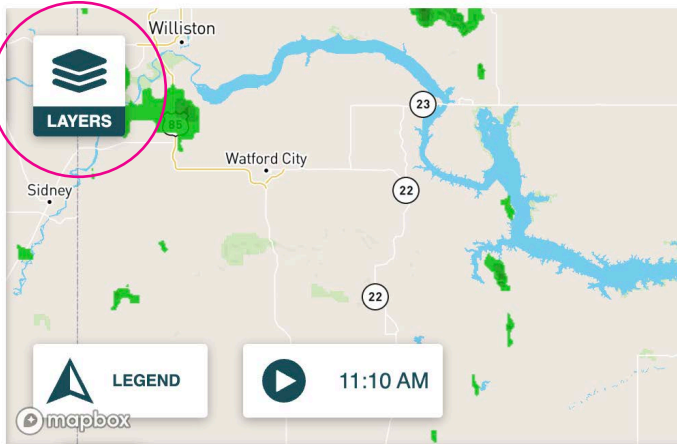

(Image 2)

Features

Local Zip Code

Enter your local zip code above the 5-day forecast widget to get customized weather for your area (Image 3).

Zip/Postal Code: 58540 (circled in pink)

5-day forecast:

Today	Thu	Fri	Sat	Sun
69°F 35°F	73°F 40°F	74°F 47°F	76°F 50°F	72°F 45°F

Current Conditions:

Temperature: 49°F
Feels Like: 45°F
Wind Direction: SSE

(Image 3)

Custom Maps

To access additional maps, click the “Layers” icon in the upper left corner of the top map (*Image 4*). The default map is Radar, but you can scroll through and click the check box next to any of the options listed to view the maps.

Click the arrows to minimize the layers box to view the full map (*Image 5*). To choose a different map, click the Layers icon again to view all of the map options.

(Image 4)

(Image 5)

Map options:

All Layers