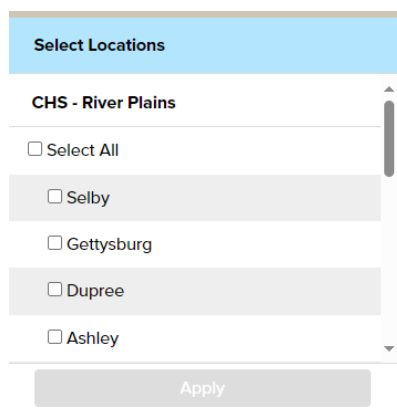

(Image 1)

(Image 2)

Selecting Location and Commodity

Using the drop down menu, select your town name to get the latest bids for your area **(Image 3).**

Right under the location option, drop down the commodity that you would like to view **(Image 4).**

(Image 3)

(Image 4)

Default view shows all locations and all commodities, but you can easily customize your view. The component is set up to remember your last view on a device. It will show that same view the next time you access the cash bids page on that device.

DTN Weather

DTN is now offering a new weather feature that has advanced views available through drop-down filters, visible on both your computer and phone.

To view, navigate to the full weather page on your site. A link to the full weather page can be found on the home page. Under the **Weather** section, select **View full weather (Image 1)**. There is also a link in the footer (**Image 2**) and/or in the main navigation, depending on how the site was built.